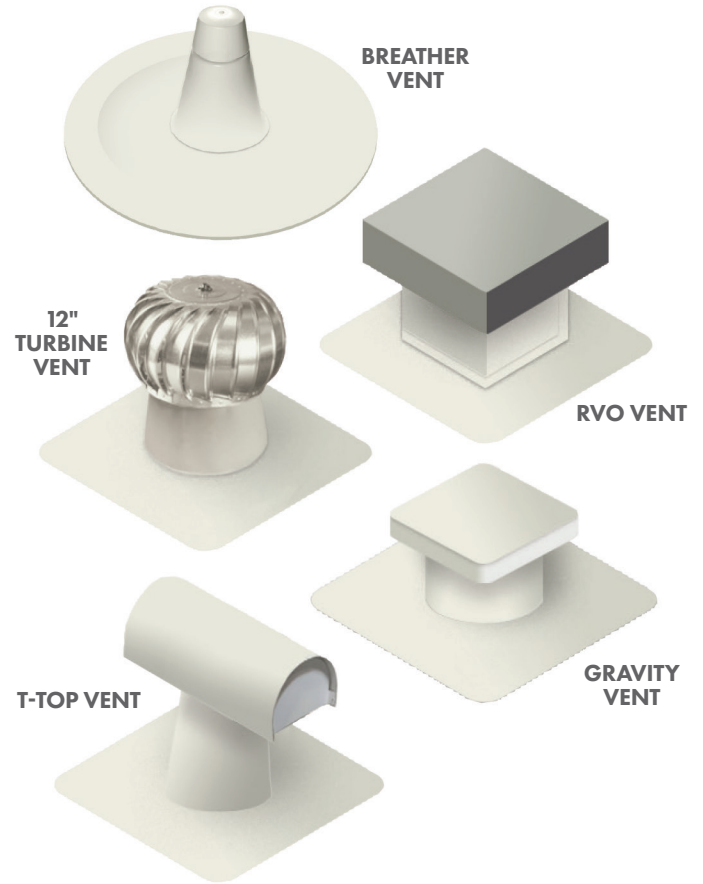

PRODUCTS

Breather Vent: Our breather vent can accommodate up to 5 inch opening and is ideal for small to mid-sized venting needs. This in-stock item is available in white, gray or tan and come in either 1-way or 2-way venting.

RVO Vent with Collar: The RVO combo kit comes completely assembled ready to be installed. We can also provide the membrane flashing only without the metal bin at cover for already installed vents.

12" Turbine Vent: The 12" turbine vent is available in white and gray.

Gravity Vent: Gravity vents allow heat and stale air to exit the building. Gravity vents are available in three standard sizes in white only.

T-Top Vent: The T-Top Vent allows air to flow freely through the vent while preventing water to infiltrate the structure. T-Top Vents are available in three standard sizes in white only.

STORAGE & HANDLING

Store SENTINEL® PVC Vents in a cool, shaded area and cover with a light-colored breathable, waterproof tarpaulin. Products that have been exposed to the elements must be prepared with PVC membrane cleaner prior to heat welding.

PRODUCT SPECIFICATIONS

PRODUCT	HEIGHT	BASE DIAMETER	FLANGE
Breather Vent	8"	5.25"	6"

PRODUCT	HEIGHT	TOP DIAMETER	METAL FLANGE	MEMBRANE FLANGE
RVO Vent	8"	8"	4"	7"
12" Turbine Vent	18"	12"	4"	6"

PRODUCT	HEIGHT	HOOD SIZE	BASE SIZE
12" Gravity Vent	10"	20"sq	24"sq
18" Gravity Vent	10"	26"sq	30"sq
24" Gravity Vent	10"	32"sq	36"sq

PRODUCT	HEIGHT	TOP DIAMETER	METAL BASE	MEMBRANE BASE
4" T-Top Vent	10.5"	4"	12"sq	18"sq
6" T-Top Vent	11.5"	6"	12"sq	20"sq
8" T-Top Vent	12.5"	8"	15"sq	22"sq